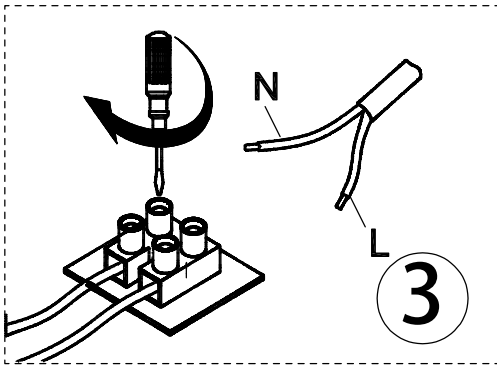

GLOBO

LIGHTING

B

48395 48395-18
48395-24 48395-30

- memory function
- night light
- many light steps
- incl.
- 3000K - 6000K
- colour fixing
- 3 LIGHT STEPS 3000 K
- many steps
- RGB colour change
- RGB colour fixing
- dimable