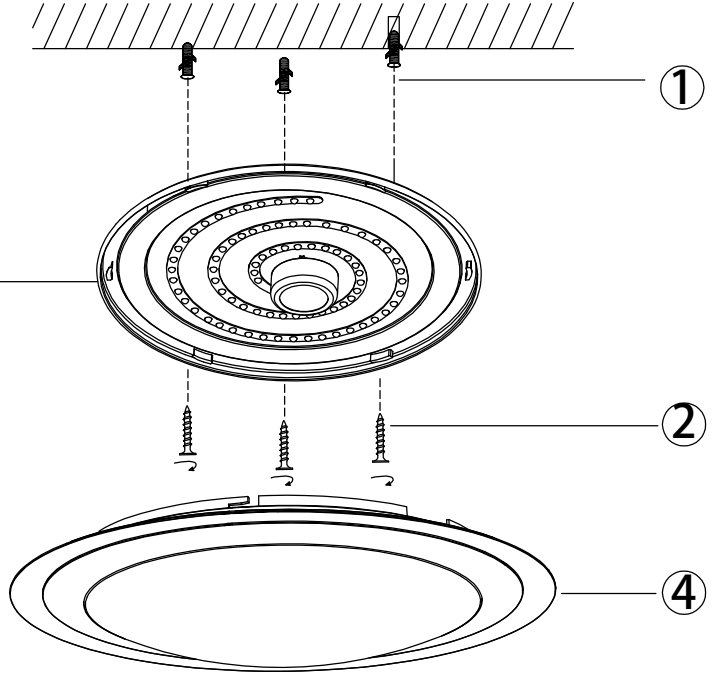

GLOBO

LIGHTING

B

48395 48395-18
48395-24 48395-30

- memory function
- night light
- many light steps
- incl.
- 3000K - 6000K
- colour fixing
- 3 LIGHT STEPS 3000 K
- many steps
- RGB colour change
- RGB colour fixing
- dimable