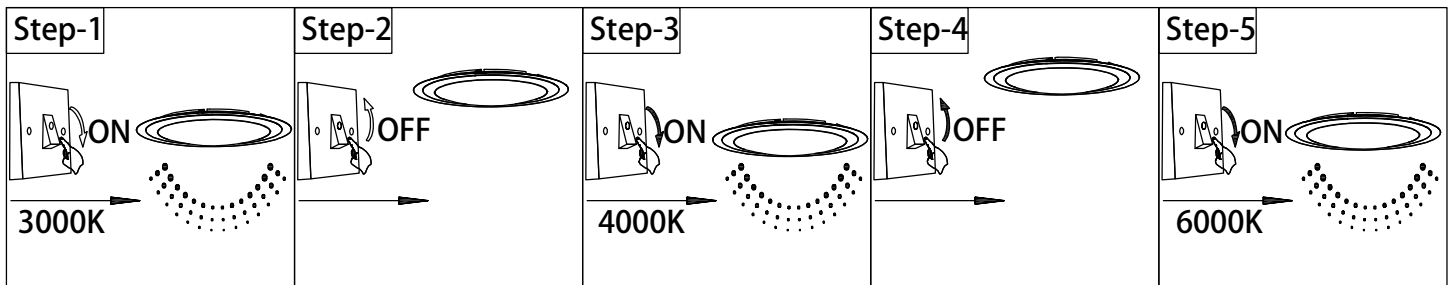

GLOBO

LIGHTING

B

48395 48395-18
48395-24 48395-30

- memory function
- night light
- many light steps
- incl.
- 3000K - 6000K
- colour fixing
- 3 LIGHT STEPS 3000 K
- many steps
- RGB colour change
- RGB colour fixing
- dimable